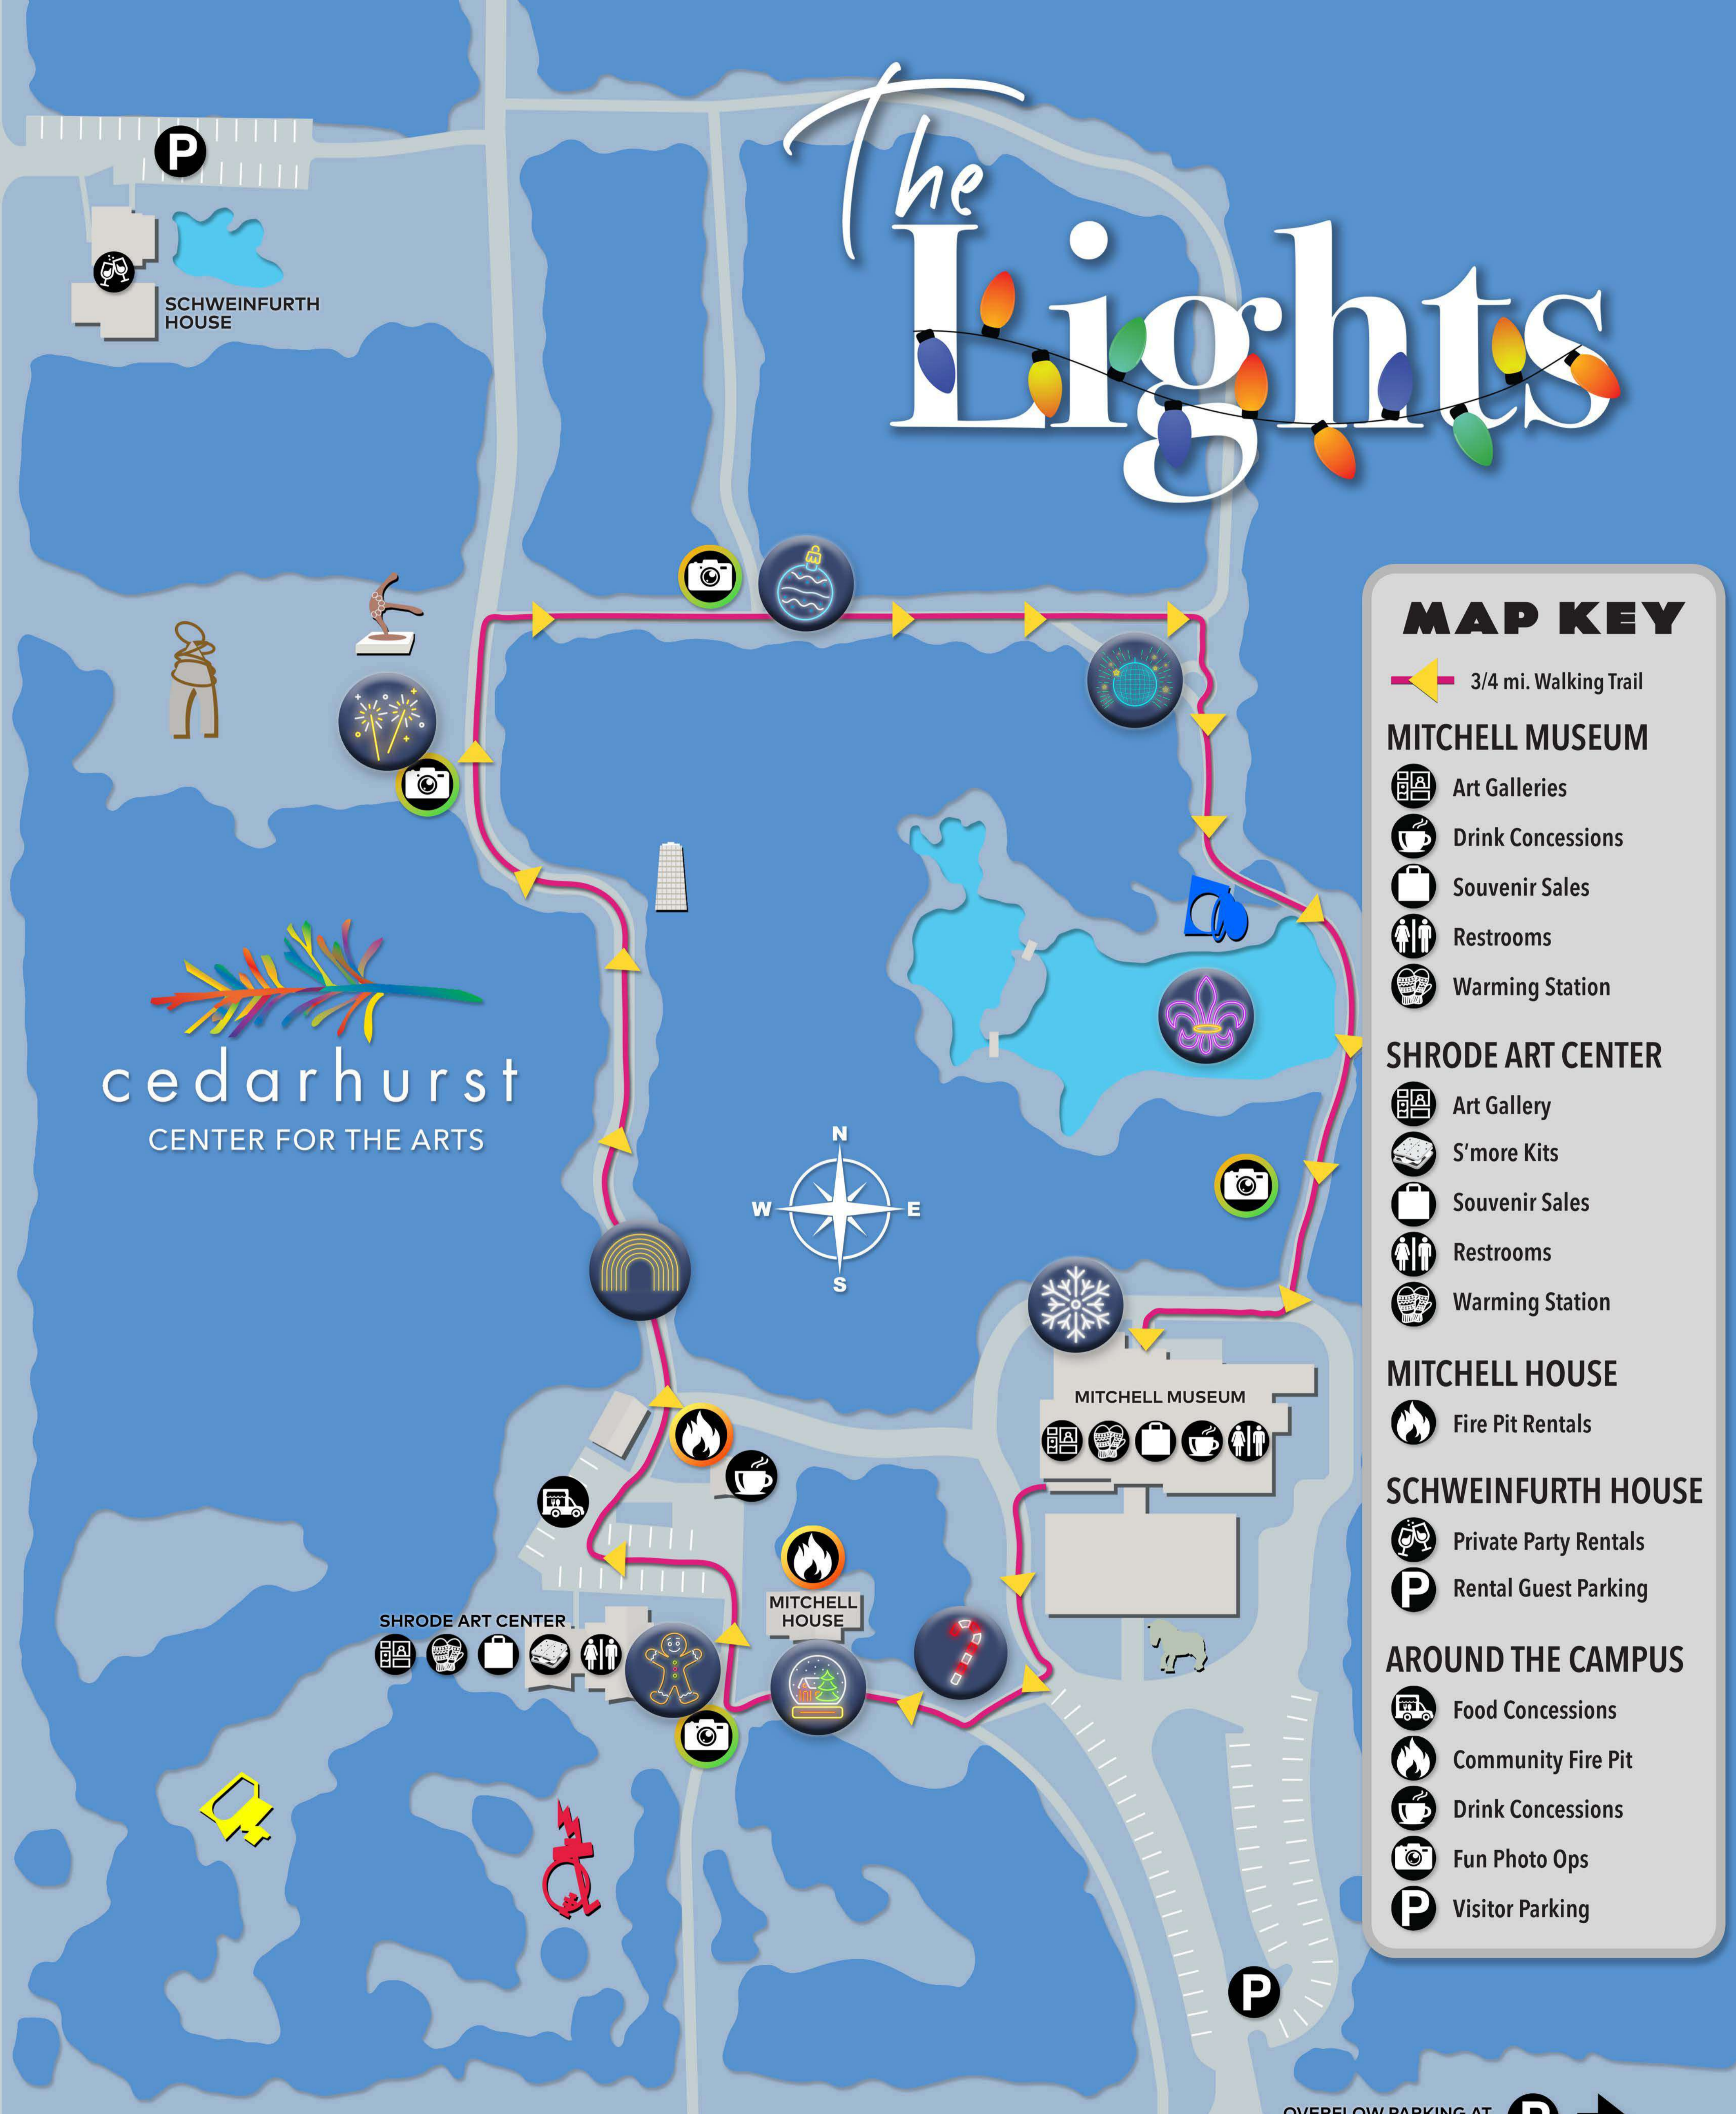

The Lights

27TH STREET

RICHVIEW ROAD

cedarhurst
CENTER FOR THE ARTS

P
SCHWEINFURTH HOUSE

SHRODE ART CENTER

MITCHELL HOUSE

MITCHELL MUSEUM

MAP KEY

- 3/4 mi. Walking Trail

MITCHELL MUSEUM

- Art Galleries
- Drink Concessions
- Souvenir Sales
- Restrooms
- Warming Station

SHRODE ART CENTER

- Art Gallery
- S'more Kits
- Souvenir Sales
- Restrooms
- Warming Station

OVERFLOW PARKING AT SPERO FAMILY SERVICES **P**